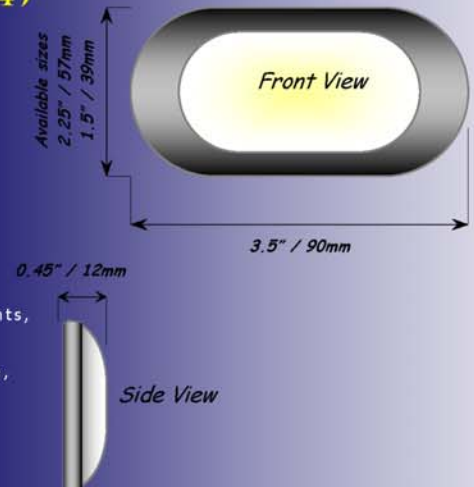

OVALOS (SMUL13/AMUL13)

AVAILABLE MODELS:
 SMUL13-Polished 316L Stainless Steel
 AMUL13-White Powdercoated 5086 Aluminum
 Custom colors and anodizing available
VOLTAGES: 12 to 24 Volts AC/DC
WATTS: 2
AMPS: 0.15 @12Volts/ 0.083 @24Volts
LAMP OPTIONS: LED
LED COLORS AVAILABLE IN:
 Soft White, Cool White, Orange, Blue, Red and Green
IP Rating: IP 68
MOUNTING OPTIONS: Surface Mount only.
APPLICATIONS INCLUDE:
YACHTS: Interior/Exterior Courtesy lights, Step lights, Cabinet lights, Perimeter lights, Gangways, Emergency lights and many more
RESIDENTIAL AND MARINA: Architectural Landscape, Courtesy lights, Cabinet lights, Piling Lights, Dock lights, Walkway lights, Step Lights, Pool areas and many more.

OVALOS (SMUL14/AMUL14)

AVAILABLE MODELS:
 SMUL14-Polished 316L Stainless Steel
 AMUL14-White Powdercoated 5086 Aluminum
 Custom colors and anodizing available
VOLTAGES: 12 to 24 Volts AC/DC
WATTS: 2
AMPS: 0.15 @12Volts/ 0.083 @24Volts
LAMP OPTIONS: LED
LED COLORS AVAILABLE IN:
 Soft White, Cool White, Orange, Blue, Red and Green
IP Rating: IP 68
MOUNTING OPTIONS: Surface Mount only.
APPLICATIONS INCLUDE:
YACHTS: Interior/Exterior Courtesy lights, Step lights, Cabinet lights, Perimeter lights, Gangways, Emergency lights and many more
RESIDENTIAL AND MARINA: Architectural Landscape, Courtesy lights, Cabinet lights, Piling Lights, Dock lights, Walkway lights, Step Lights, Pool areas and many more.