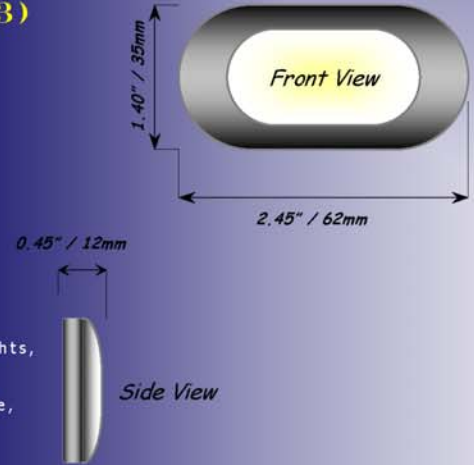

OVALOS (SMUL13/AMUL13)

AVAILABLE MODELS:
 SMUL13-Polished 316L Stainless Steel
 AMUL13-White Powdercoated 5086 Aluminum
 Custom colors and anodizing available
VOLTAGES: 12 to 24 Volts AC/DC
WATTS: 2
AMPS: 0.15 @12Volts/ 0.083 @24Volts
LAMP OPTIONS: LED
LED COLORS AVAILABLE IN:
 Soft White, Cool White, Orange, Blue, Red and Green
IP Rating: IP 68
MOUNTING OPTIONS: Surface Mount only.
APPLICATIONS INCLUDE:
YACHTS: Interior/Exterior Courtesy lights, Step lights, Cabinet lights, Perimeter lights, Gangways, Emergency lights and many more
RESIDENTIAL AND MARINA: Architectural Landscape, Courtesy lights, Cabinet lights, Piling Lights, Dock lights, Walkway lights, Step Lights, Pool areas and many more.

OVALOS (SMUL14/AMUL14)

AVAILABLE MODELS:
 SMUL14-Polished 316L Stainless Steel
 AMUL14-White Powdercoated 5086 Aluminum
 Custom colors and anodizing available
VOLTAGES: 12 to 24 Volts AC/DC
WATTS: 2
AMPS: 0.15 @12Volts/ 0.083 @24Volts
LAMP OPTIONS: LED
LED COLORS AVAILABLE IN:
 Soft White, Cool White, Orange, Blue, Red and Green
IP Rating: IP 68
MOUNTING OPTIONS: Surface Mount only.
APPLICATIONS INCLUDE:
YACHTS: Interior/Exterior Courtesy lights, Step lights, Cabinet lights, Perimeter lights, Gangways, Emergency lights and many more
RESIDENTIAL AND MARINA: Architectural Landscape, Courtesy lights, Cabinet lights, Piling Lights, Dock lights, Walkway lights, Step Lights, Pool areas and many more.